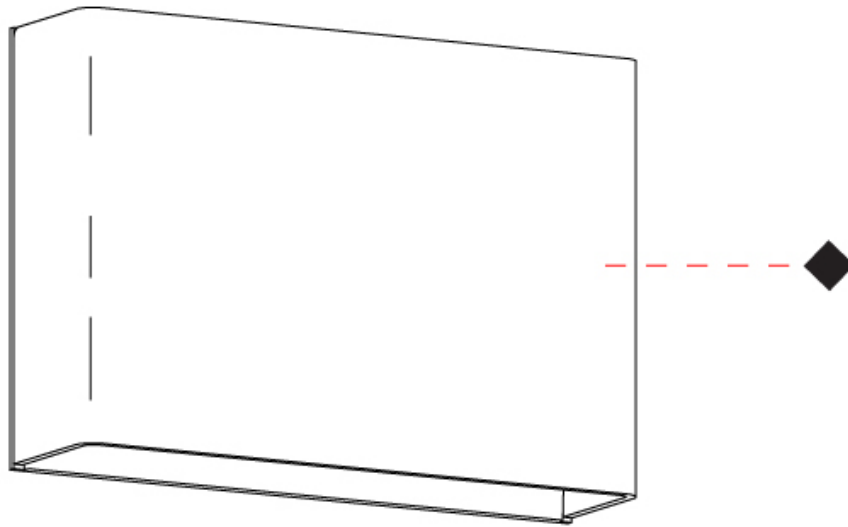

O-TEL SURFACE

D93251-

PROJECT

TYPE

SPECIFIER

QUANTITY

DATE

D