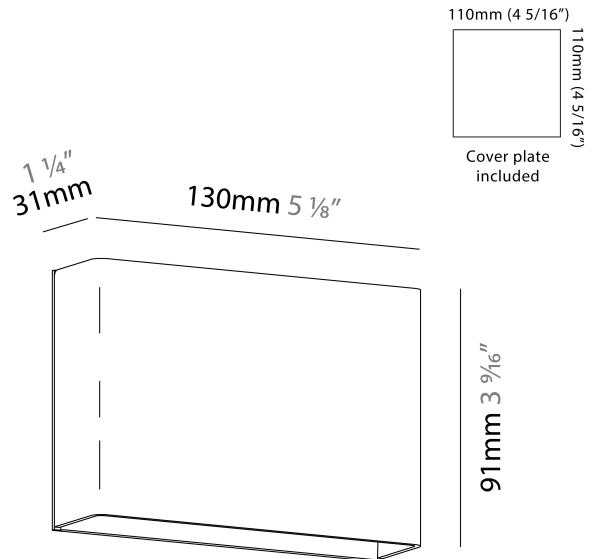

PROJECT _____
TYPE _____
SPECIFIER _____
QUANTITY _____
DATE _____

O-TEL SURFACE

D93251-

base number   Finish
Options

1. To build a product code in our configurator select the specify button on the base model # product page
2. To build a manual product code on this datasheet choose from the options listed below in blue font and add the suffix to the base model #

GENERAL

Series: O-Tel _____
Brand: Milan _____
Division: Design _____
Mounting Type: Surface _____
Mounting Location: Wall _____
Subcategory: Wall Effect _____

PHYSICAL

Shape: Rectangle _____
Length (mm): 130 _____
Length (in): 5 1/8 _____
Height (mm): 91 _____
Depth (mm): 31 _____
Height (in): 3 9/16 _____
Depth (in): 1 1/4 _____
Light Distribution: Direct / Indirect _____
Fixture Finish: MBQ / MWL _____
Fixture Material: Stamped Steel _____
Upon Request: New Construction - use single electrical switch/outlet for simpler designer without cover plate _____

ELECTRICAL

Number of Lamps: 1 _____
Lamp Type: LED Retrofit _____
Lamp Shape: T4 _____
Bulb Included: Bulb Not Included _____
Max. Wattage Per Lamp (W): 4.7 _____
Lamp Base: G9 _____
Input Voltage (V): 120 _____
Lamp Voltage (V): 120 _____

LED

OPTICAL

RATINGS AND CERTIFICATIONS

Certified By: Certified for North American Standards _____
IP rating: IP20 _____