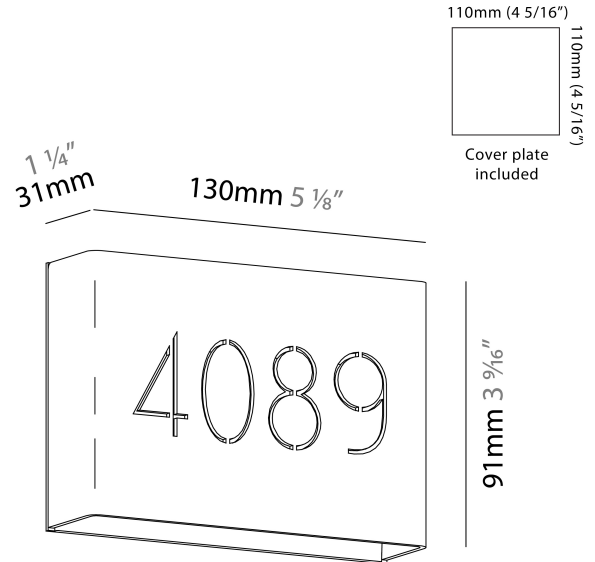

PROJECT	_____
TYPE	_____
SPECIFIER	_____
QUANTITY	_____
DATE	_____

O-TEL SURFACE

D93252

base number

1. To build a product code in our configurator select the specify button on the base model # product page
2. To build a manual product code on this datasheet choose from the options listed below in blue font and add the suffix to the base model #

GENERAL

Series: O-Tel _____
Brand: Milan _____
Division: Design _____
Mounting Type: Surface _____
Mounting Location: Wall _____
Subcategory: Wall Effect _____

PHYSICAL

Shape: Rectangle _____
Length (mm): 130 _____
Length (in): 5 1/8" _____
Height (mm): 91 _____
Depth (mm): 31 _____
Height (in): 3 9/16" _____
Depth (in): 1 1/4" _____
Light Distribution: Direct / Indirect _____
Weight (kg): 0.45 _____
Weight (lbs): 0.999 _____
Fixture Finish: MWL _____
Fixture Material: Stamped Steel _____
Upon Request: New Construction - use single electrical switch/outlet for simpler designer without cover plate _____

ELECTRICAL

Number of Lamps: 1 _____
Lamp Type: LED Retrofit _____
Lamp Shape: T4 _____
Bulb Included: Bulb Not Included _____
Total Output Wattage (W): 4.7 _____
Max. Wattage Per Lamp (W): 4.7 _____
Lamp Base: G9 _____
Input Voltage (V): 120 _____
Lamp Voltage (V): 120 _____

LED

OPTICAL

RATINGS AND CERTIFICATIONS

Certified By: CSA Certified to UL and CSA Standards _____
IP rating: IP20 _____